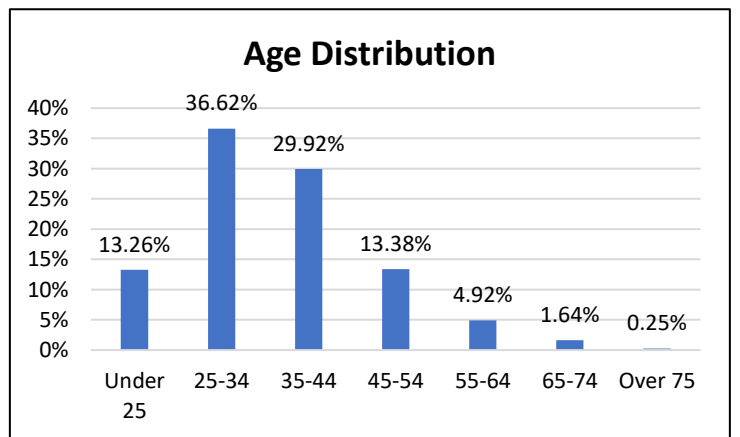

Pretrial Services Weekly Report

Electronic Monitoring Population Demographics 3/8/2024

Curfew Only population:	907
Bischof Law Only population:	710
Cases with Curfew and Bischof Law Supervision*	82

Curfew

Bischof Law

* 82 individuals are supervised under Curfew and Bischof Law. These individuals are reflected in both the Curfew and Bischof Law graphs