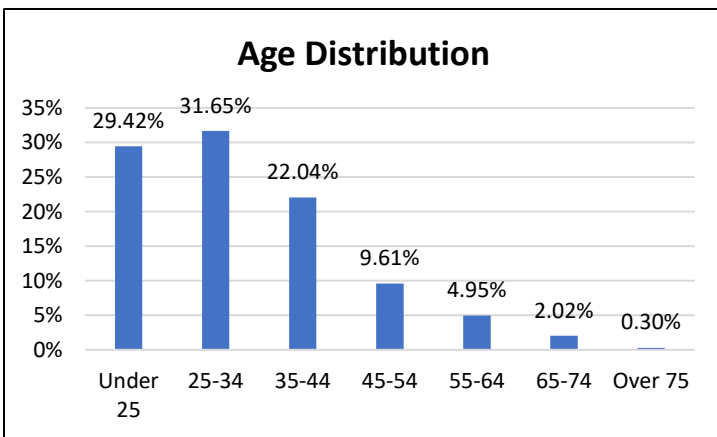

Pretrial Services Weekly Report

Electronic Monitoring Population Demographics 3/8/2024

Curfew Only population:	907
Bischof Law Only population:	710
Cases with Curfew and Bischof Law Supervision*	82

Curfew

Bischof Law

* 82 individuals are supervised under Curfew and Bischof Law. These individuals are reflected in both the Curfew and Bischof Law graphs