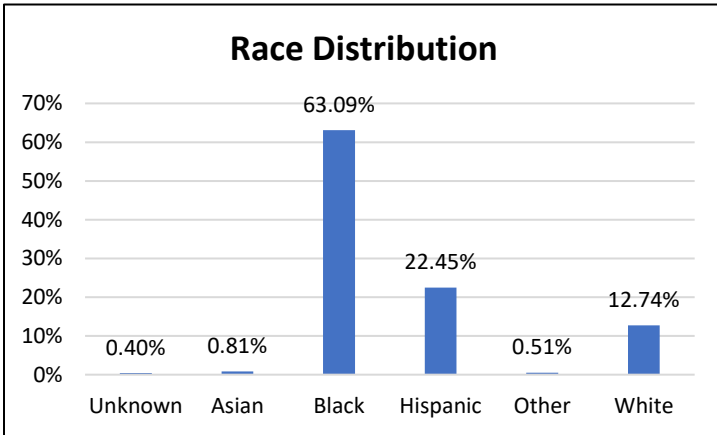

Pretrial Services Weekly Report

Electronic Monitoring Population Demographics 3/8/2024

Curfew Only population:	907
Bischof Law Only population:	710
Cases with Curfew and Bischof Law Supervision*	82

Curfew

Bischof Law

* 82 individuals are supervised under Curfew and Bischof Law. These individuals are reflected in both the Curfew and Bischof Law graphs