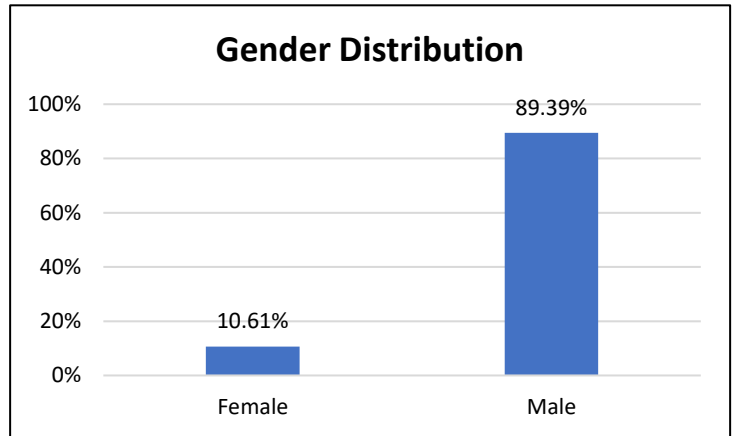

Pretrial Services Weekly Report

Electronic Monitoring Population Demographics 3/8/2024

Curfew Only population:	907
Bischof Law Only population:	710
Cases with Curfew and Bischof Law Supervision*	82

Curfew

Bischof Law

* 82 individuals are supervised under Curfew and Bischof Law. These individuals are reflected in both the Curfew and Bischof Law graphs