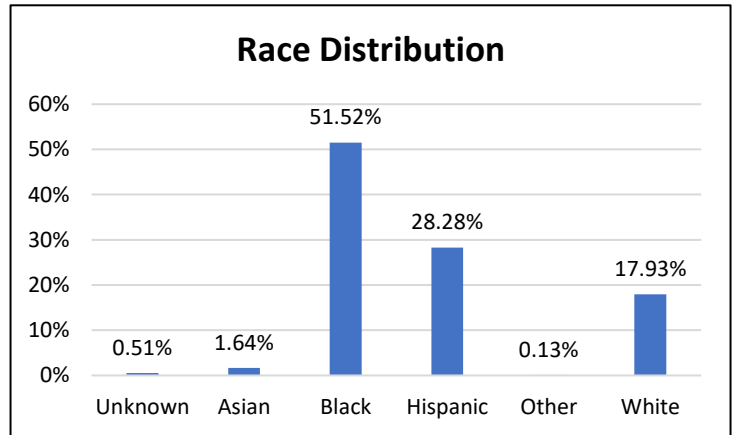

Pretrial Services Weekly Report

Electronic Monitoring Population Demographics 3/8/2024

Curfew Only population:	907
Bischof Law Only population:	710
Cases with Curfew and Bischof Law Supervision*	82

Curfew

Bischof Law

* 82 individuals are supervised under Curfew and Bischof Law. These individuals are reflected in both the Curfew and Bischof Law graphs