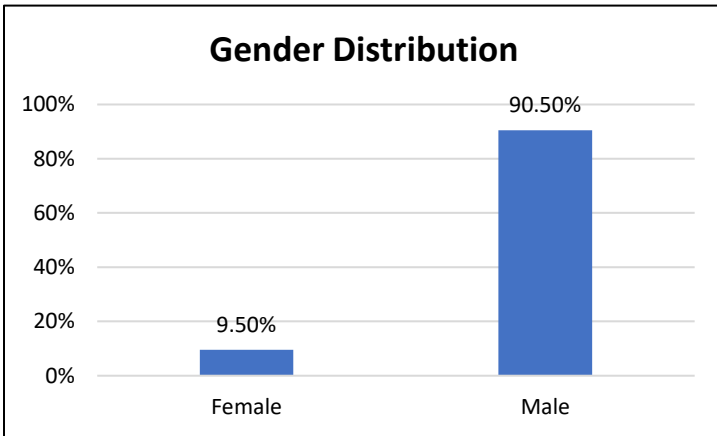

Pretrial Services Weekly Report

Electronic Monitoring Population Demographics 3/8/2024

Curfew Only population:	907
Bischof Law Only population:	710
Cases with Curfew and Bischof Law Supervision*	82

Curfew

Bischof Law

* 82 individuals are supervised under Curfew and Bischof Law. These individuals are reflected in both the Curfew and Bischof Law graphs